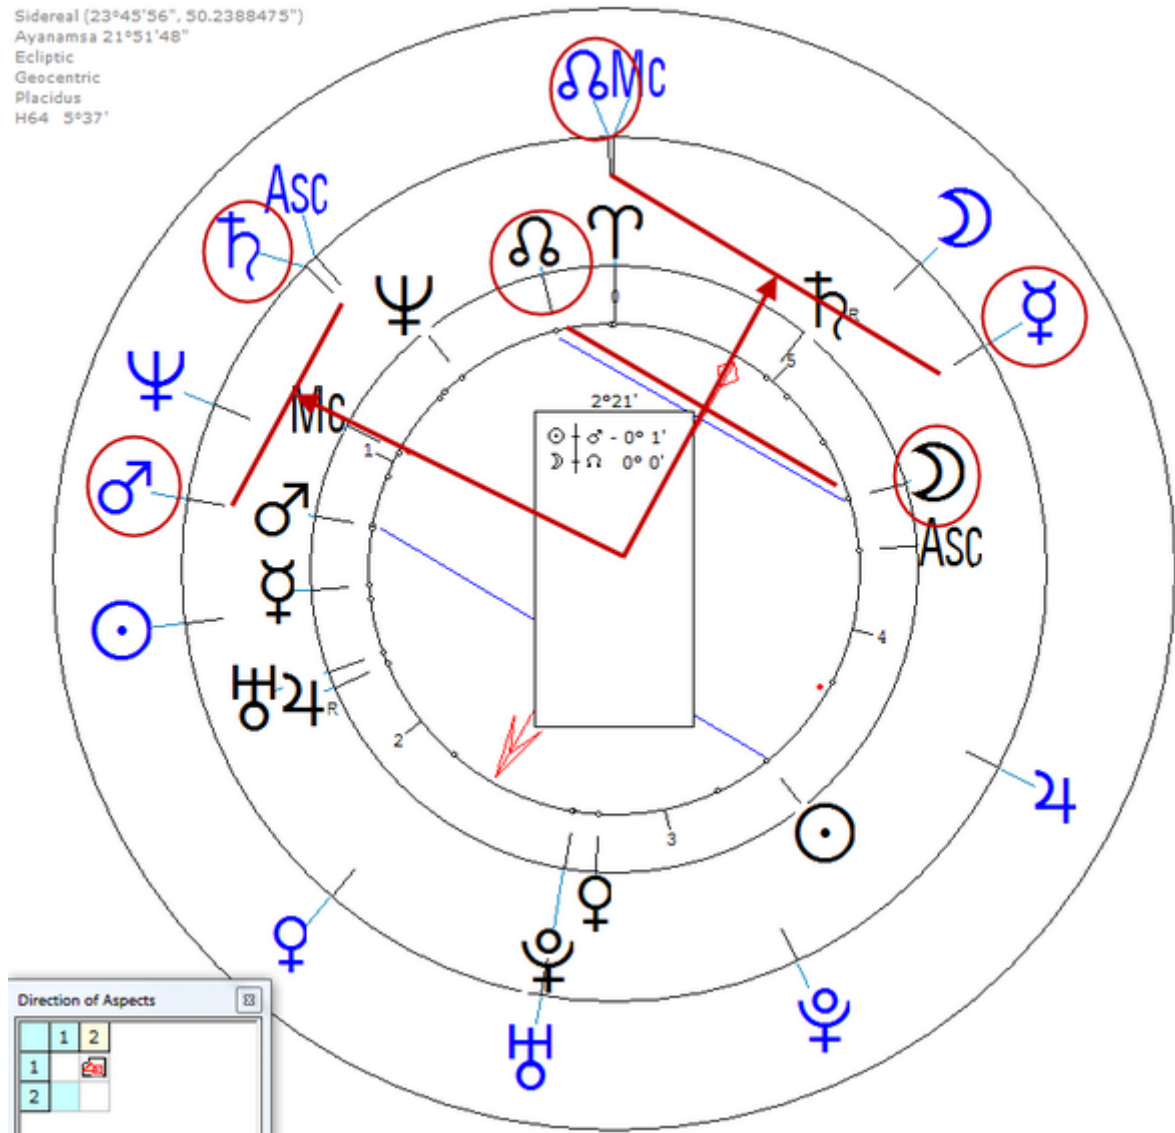

Death by Suicide 29 June 1944 at 3:00 PM (Gassed herself, age 81)

Transit (Harmonic 64)

$$\text{♁}_t / \text{♃}_t = \text{♃}_t / \text{♁}_t = \text{♃}_n / \text{♁}_n$$

De Morny, Mathilde

26 May 1863 Tue 11:00 (GMT+0:09:20) 48n52 2e20

Paris, France

Sidereal (23°45'56", 50.2388475")

Ayanamsa 21°51'48"

Ecliptic

Geocentric

Placidus

H64 5°37'